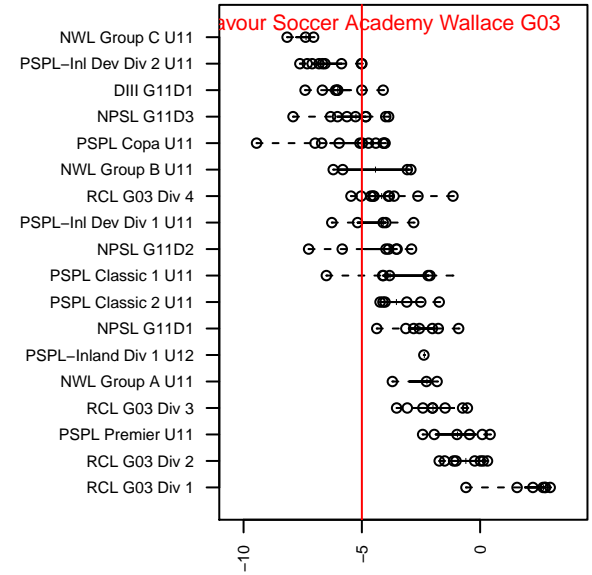

Endeavour Soccer Academy Wallace G03

, WA
 G03 total strength=274
 attack=0.21 defense=0.12
 fall league = PSPL-Inl Dev Div 2 U11
 spr league = Spr PSPL-Inland Div 2 U11

alt names used:
 Endeavour Soccer Academy Wallace-04
 ENDEAVOR WALLACE (WA)
 Endeavour Soccer Academy Wallace-04
 ENDEAVOUR G03 - WALLACE (WA)

Venues played:
 2014 REDAPT Cup Bronze 9v9 U11
 2014 PSPL-Inland Dev Div 2 U11
 2014 Spr PSPL-Inland Div 2 U11
 2014 WA Cup GU11 Silver/Bronze U11

Endeavour Soccer Academy Wallace G03
 Dots are actual minus expected GF (blue circles) and GA (red triangles).
 Blue line is smoothed change in attack strength. Red is smoothed change in defense strength.

**attack and defense variance (black dot)
relative to other teams
and top 10 in region**

**attack and defense rating
relative to others at age
and all opponents in last 13 months**

Performance relative to 13 month average